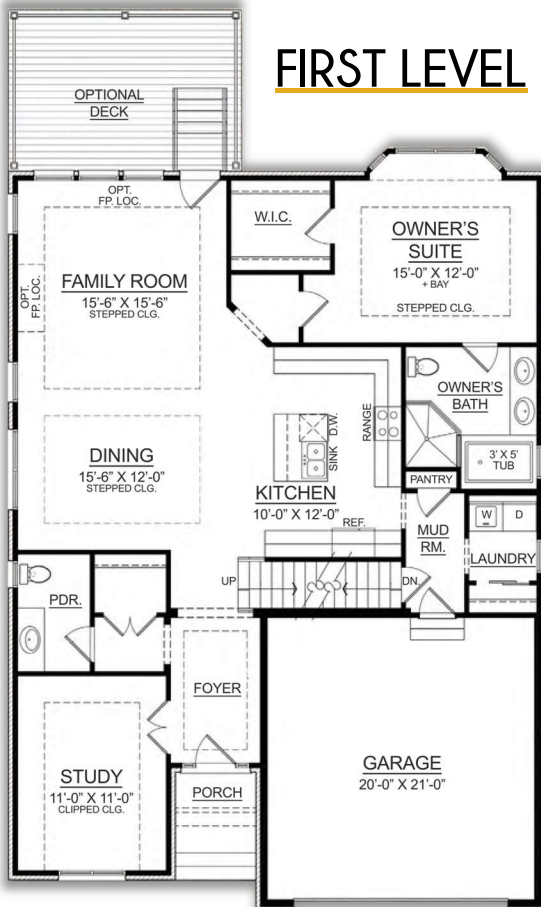

BARDOLINO

STANDARD FEATURE FLOOR PLAN

Bedrooms: 3
Bathrooms: 3
Garage: 2 Car

First Level:
1662 Sq Ft

Finished Lower Level:
1148 Sq Ft

Total Finished Living Space:
2810 Sq Ft

FIRST LEVEL

FINISHED LOWER LEVEL