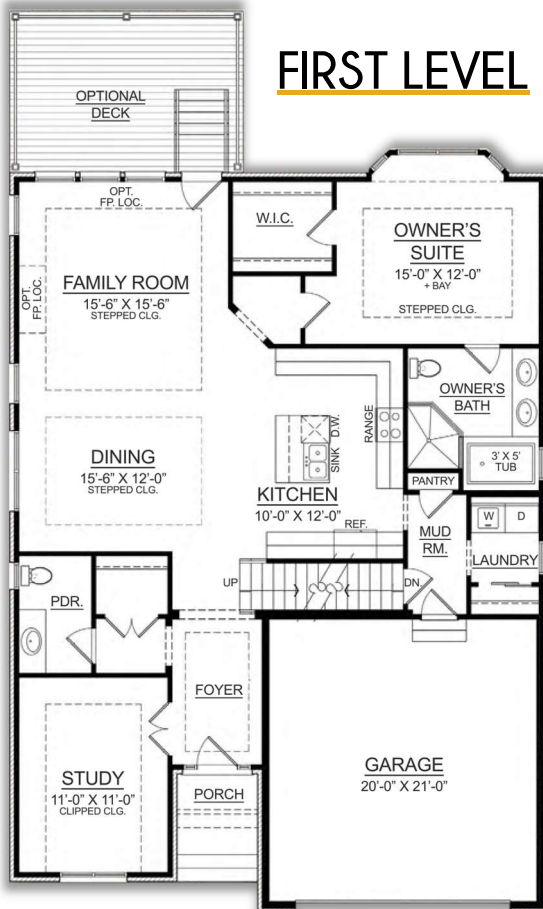

CABERNET

STANDARD FEATURE FLOOR PLAN

Bedrooms: 3

Bathrooms: 3

Garage: 2 Car

First Level:

1662 Sq Ft

Finished Lower Level:

1148 Sq Ft

Total Finished Living Space:

2810 Sq Ft

FIRST LEVEL

FINISHED LOWER LEVEL