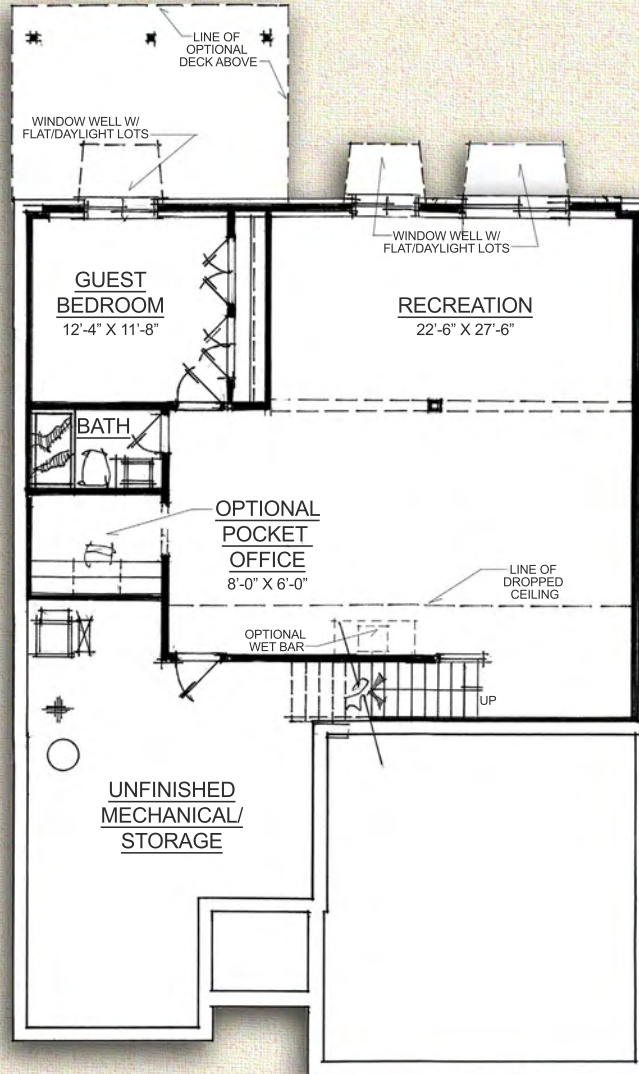

Verona Park

Finished Lower Level

Finished Lower Level - with Bedroom and Bath

Lower Level: 1,140 Square Feet