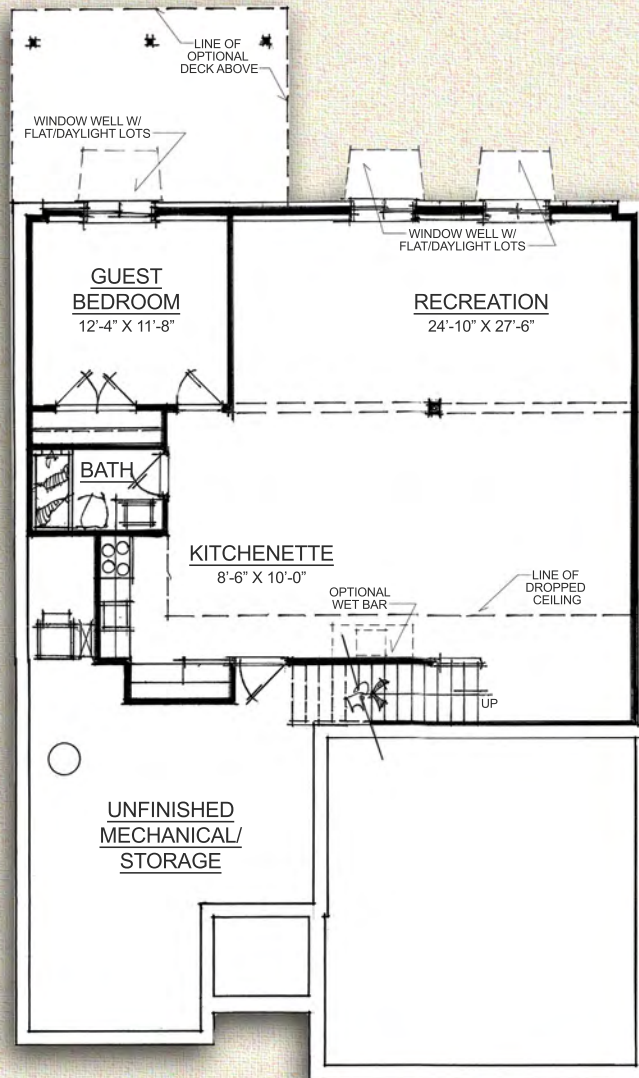

Verona Park

Finished Lower Level

Finished Lower Level - with Kitchenette

Lower Level: 1,170 Square Feet